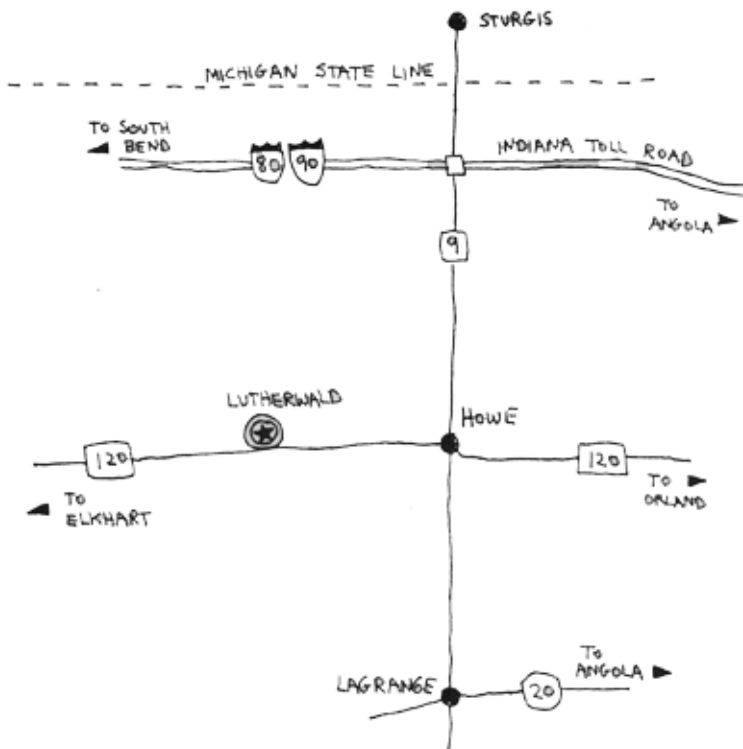

Lutherwald Address:
2065 W State Road 120
Howe IN 46746
(260) 667-7750

MAP & DIRECTIONS

Camp Lutherwald is located on South Twin Lake, 2 miles west of Howe in northeastern Indiana. Lutherwald is only five miles from the Indiana Toll Road (I-80/90) northern Indiana's major east-west route (LaGrange exit). Lutherwald is the site of the Kempski Retreat Center.

From Indianapolis & Ft. Wayne (I-69):

Take Ind. State Rt. 3 north to Kendallville. At Kendallville, take Ind. State Rt. 6 west and then north on State Rt. 9 through LaGrange to Howe. At Howe, go left (west) on State Rt. 120. Lutherwald is two miles down State Rt. 120 on the right.

From Indiana Toll Road

(I-80, I-90): Exit at LaGrange and take State Rt. 9 south toward LaGrange for three miles to Howe, Indiana. Turn right (west) at the stoplight (intersection of St. Rt. 9 and State Rt. 120). Lutherwald is two miles down on State Rt. 120 on the right.

OUR VALUES: Faith – Family & Community – Service – Integrity

LW Map rev 01242020