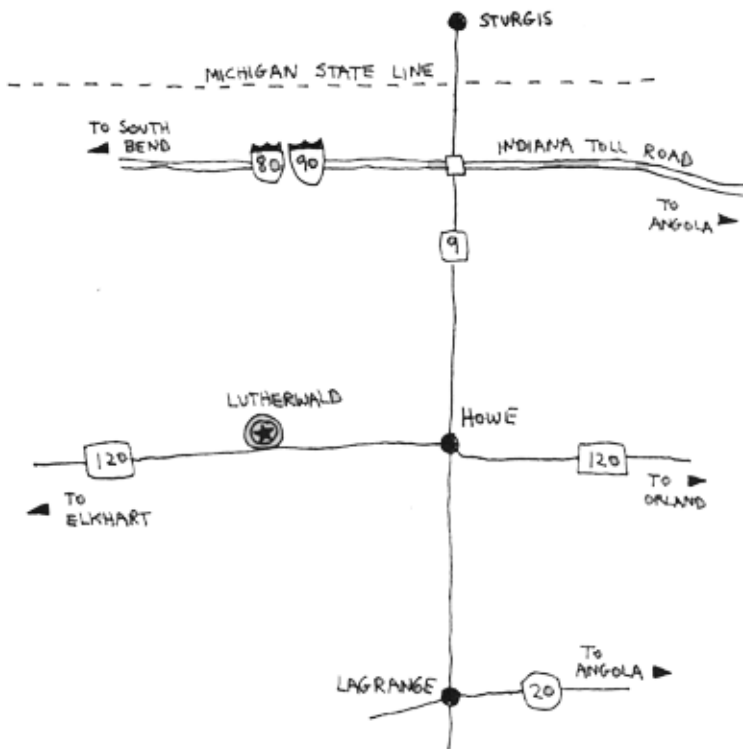

Lutherwald Address:
2065 W State Road 120
Howe IN 46746
(260) 667-7750

MAP & DIRECTIONS

Camp Lutherwald is located on South Twin Lake, 2 miles west of Howe in northeastern Indiana. Lutherwald is only five miles from the Indiana Toll Road (I-80/90) northern Indiana's major east-west route (LaGrange exit). Lutherwald is the site of the Kempski Retreat Center.

From Indianapolis & Ft. Wayne (I-69):

Take Ind. State Rt. 3 north to Kendallville. At Kendallville, take Ind. State Rt. 6 west and then north on State Rt. 9 through LaGrange to Howe. At Howe, go left (west) on State Rt. 120. Lutherwald is two miles down State Rt. 120 on the right.

From Indiana Toll Road

(I-80, I-90): Exit at LaGrange and take State Rt. 9 south toward LaGrange for three miles to Howe, Indiana. Turn right (west) at the stoplight (intersection of St. Rt. 9 and State Rt. 120). Lutherwald is two miles down on State Rt. 120 on the right.