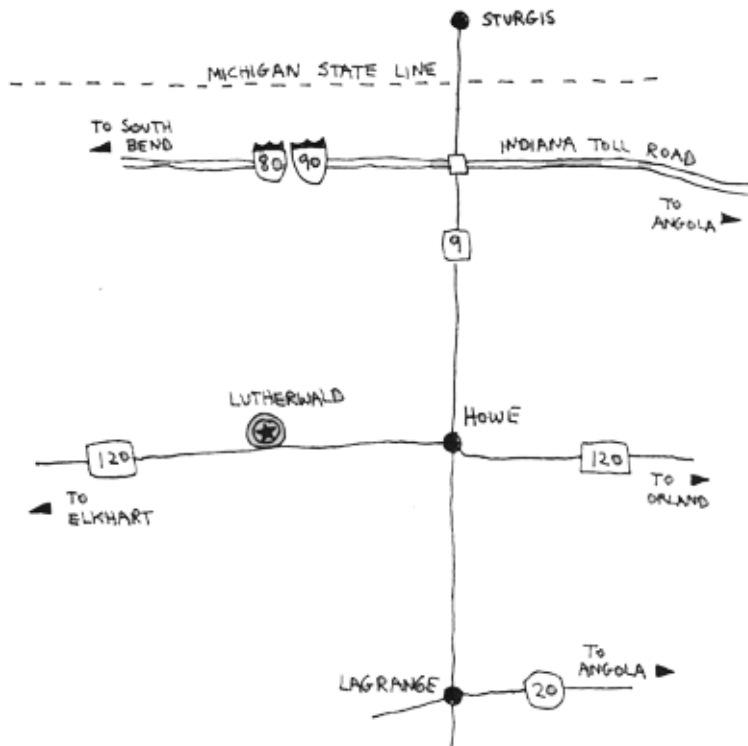

Lutherwald Address:
2065 W State Road 120
Howe IN 46746
(260) 562-2102

MAP & DIRECTIONS

Camp Lutherwald is located on South Twin Lake, 2 miles west of Howe in northeastern Indiana. Lutherwald is only five miles from the Indiana Toll Road (I-80/90) northern Indiana's major east-west route (LaGrange exit). Lutherwald is the site of the Kempski Retreat Center.

From Indianapolis & Ft. Wayne (I-69): Take Ind. State Rt. 3 north to Kendallville. At Kendallville, take Ind. State Rt. 6 west and then north on State Rt. 9 through LaGrange to Howe. At Howe, go left (west) on State Rt. 120. Lutherwald is two miles down State Rt. 120 on the right.

From Indiana Toll Road (I-80, I-90): Exit at LaGrange and take State Rt. 9 south toward LaGrange for three miles to Howe, Indiana. Turn right (west) at the stoplight (intersection of St. Rt. 9 and State Rt. 120). Lutherwald is two miles down on State Rt. 120 on the right.